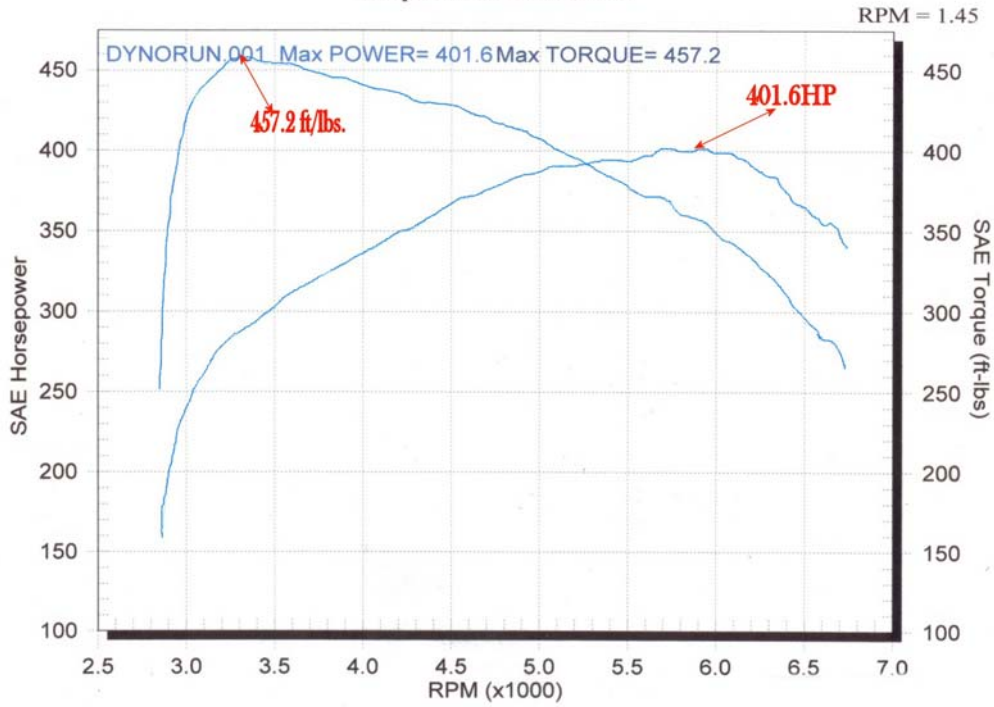

2007 SL55 AMG Stock Run

DYNORUN.00111/5/2007 11:23:16 AM

Impo Performance

2007 SL55 AMG Performance Run

DYNORUN.009RO 11/8/2007 4:10:20 PM

Impo Performance